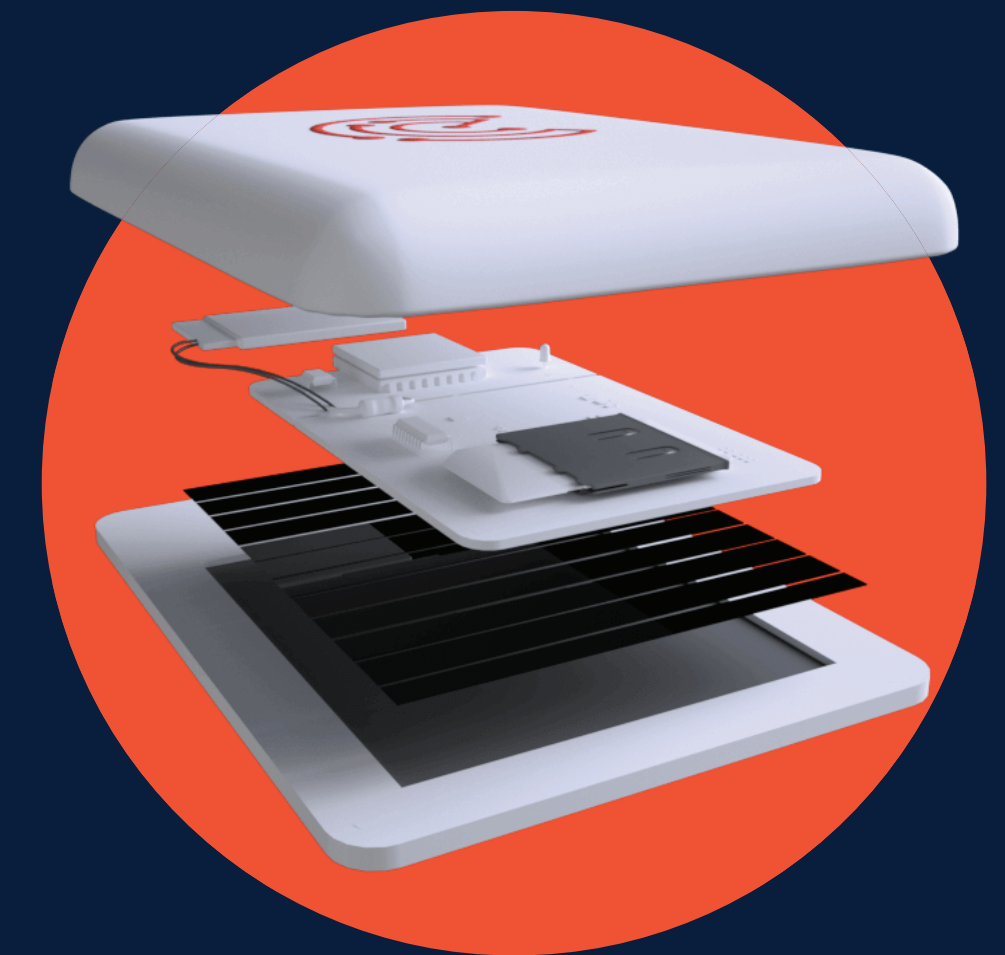

CAR ANGEL

The Car Angel™ is a solar powered standalone **smart device that transmits alerts** to selected people & Emergency Medical Services (EMS).

[learn more →](#)

The Event

The Car Angel will respond automatically in the event of the user being involved in an impact/collision.

Tap alerts are sent out via SMS by double tapping the device.

The Alert

The Car Angel will send impact alerts via SMS or email with Google Maps location links to the user's pre-selected "Angels" of choice and Emergency Medical Services (EMS).

The Response

The Car Angel ensures total peace of mind knowing that help is on the way.

Features:

- Patented Impact Sensor
- Solar-powered
- Standalone Device
- GSM/GPS Enabled
- Light Weight
- Easily installed

The cool stuff:

Tap alerts can be sent to the user's designated non-medical emergency "Angel" group by double tapping the device. These alerts may be used for functions like:

- I need assistance
- I am here
- I have broken down
- Please contact me, etc.